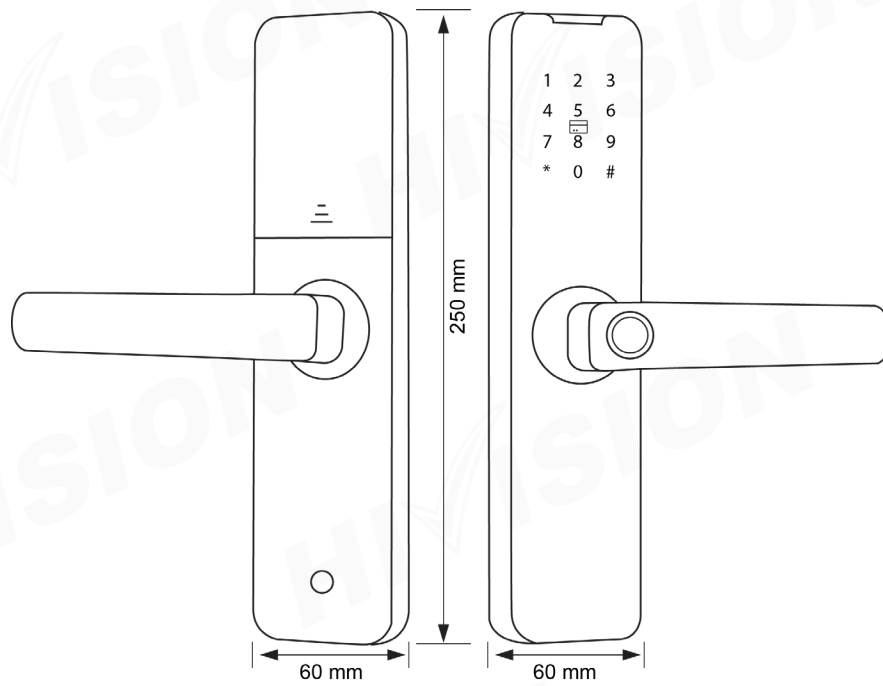

### General

Color : BLACK  
Panel Material : Aluminum Alloy  
Battery Life : Approximately 12 months (with 10 uses per day)  
Power Source : 4 \* AA  
Emergency Charging : Type-C  
Working Environment : 10°C-45°C (Indoor Unit),  
Less Than 95%RH CE

## ■ DIMENSIONS (mm)

GET IT ON  
Google Play

Download on the  
App Store